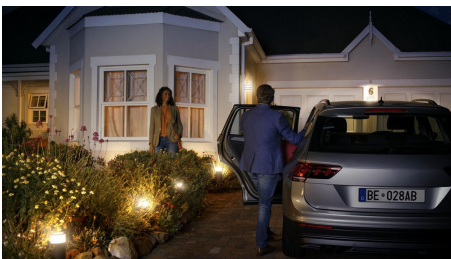

Full control from smart device with Hue bridge

- Requires a Philips Hue bridge

PHILIPS

Specially designed for your outdoors

- Smart control, home and away
- Set timers for your convenience
- Special light for special occasions
- Paint your outdoors with 16 million colors
- Power supply and plug included

Welcome you home

Experience the comfort of your lights turning on automatically when you arrive and turning off when you leave. Unpack your car, enter your house, all with the comfort of the right light. Just set the Hue app to Home or Away mode to switch on all your lights, or let geolocation do it for you, all without touching a button. It's as easy as that.