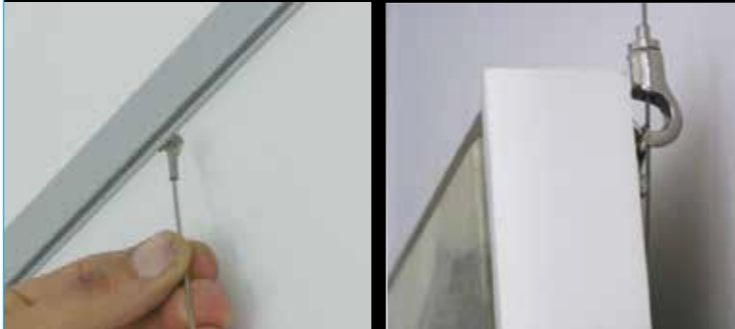

Step TWO Attach & position your hanging set