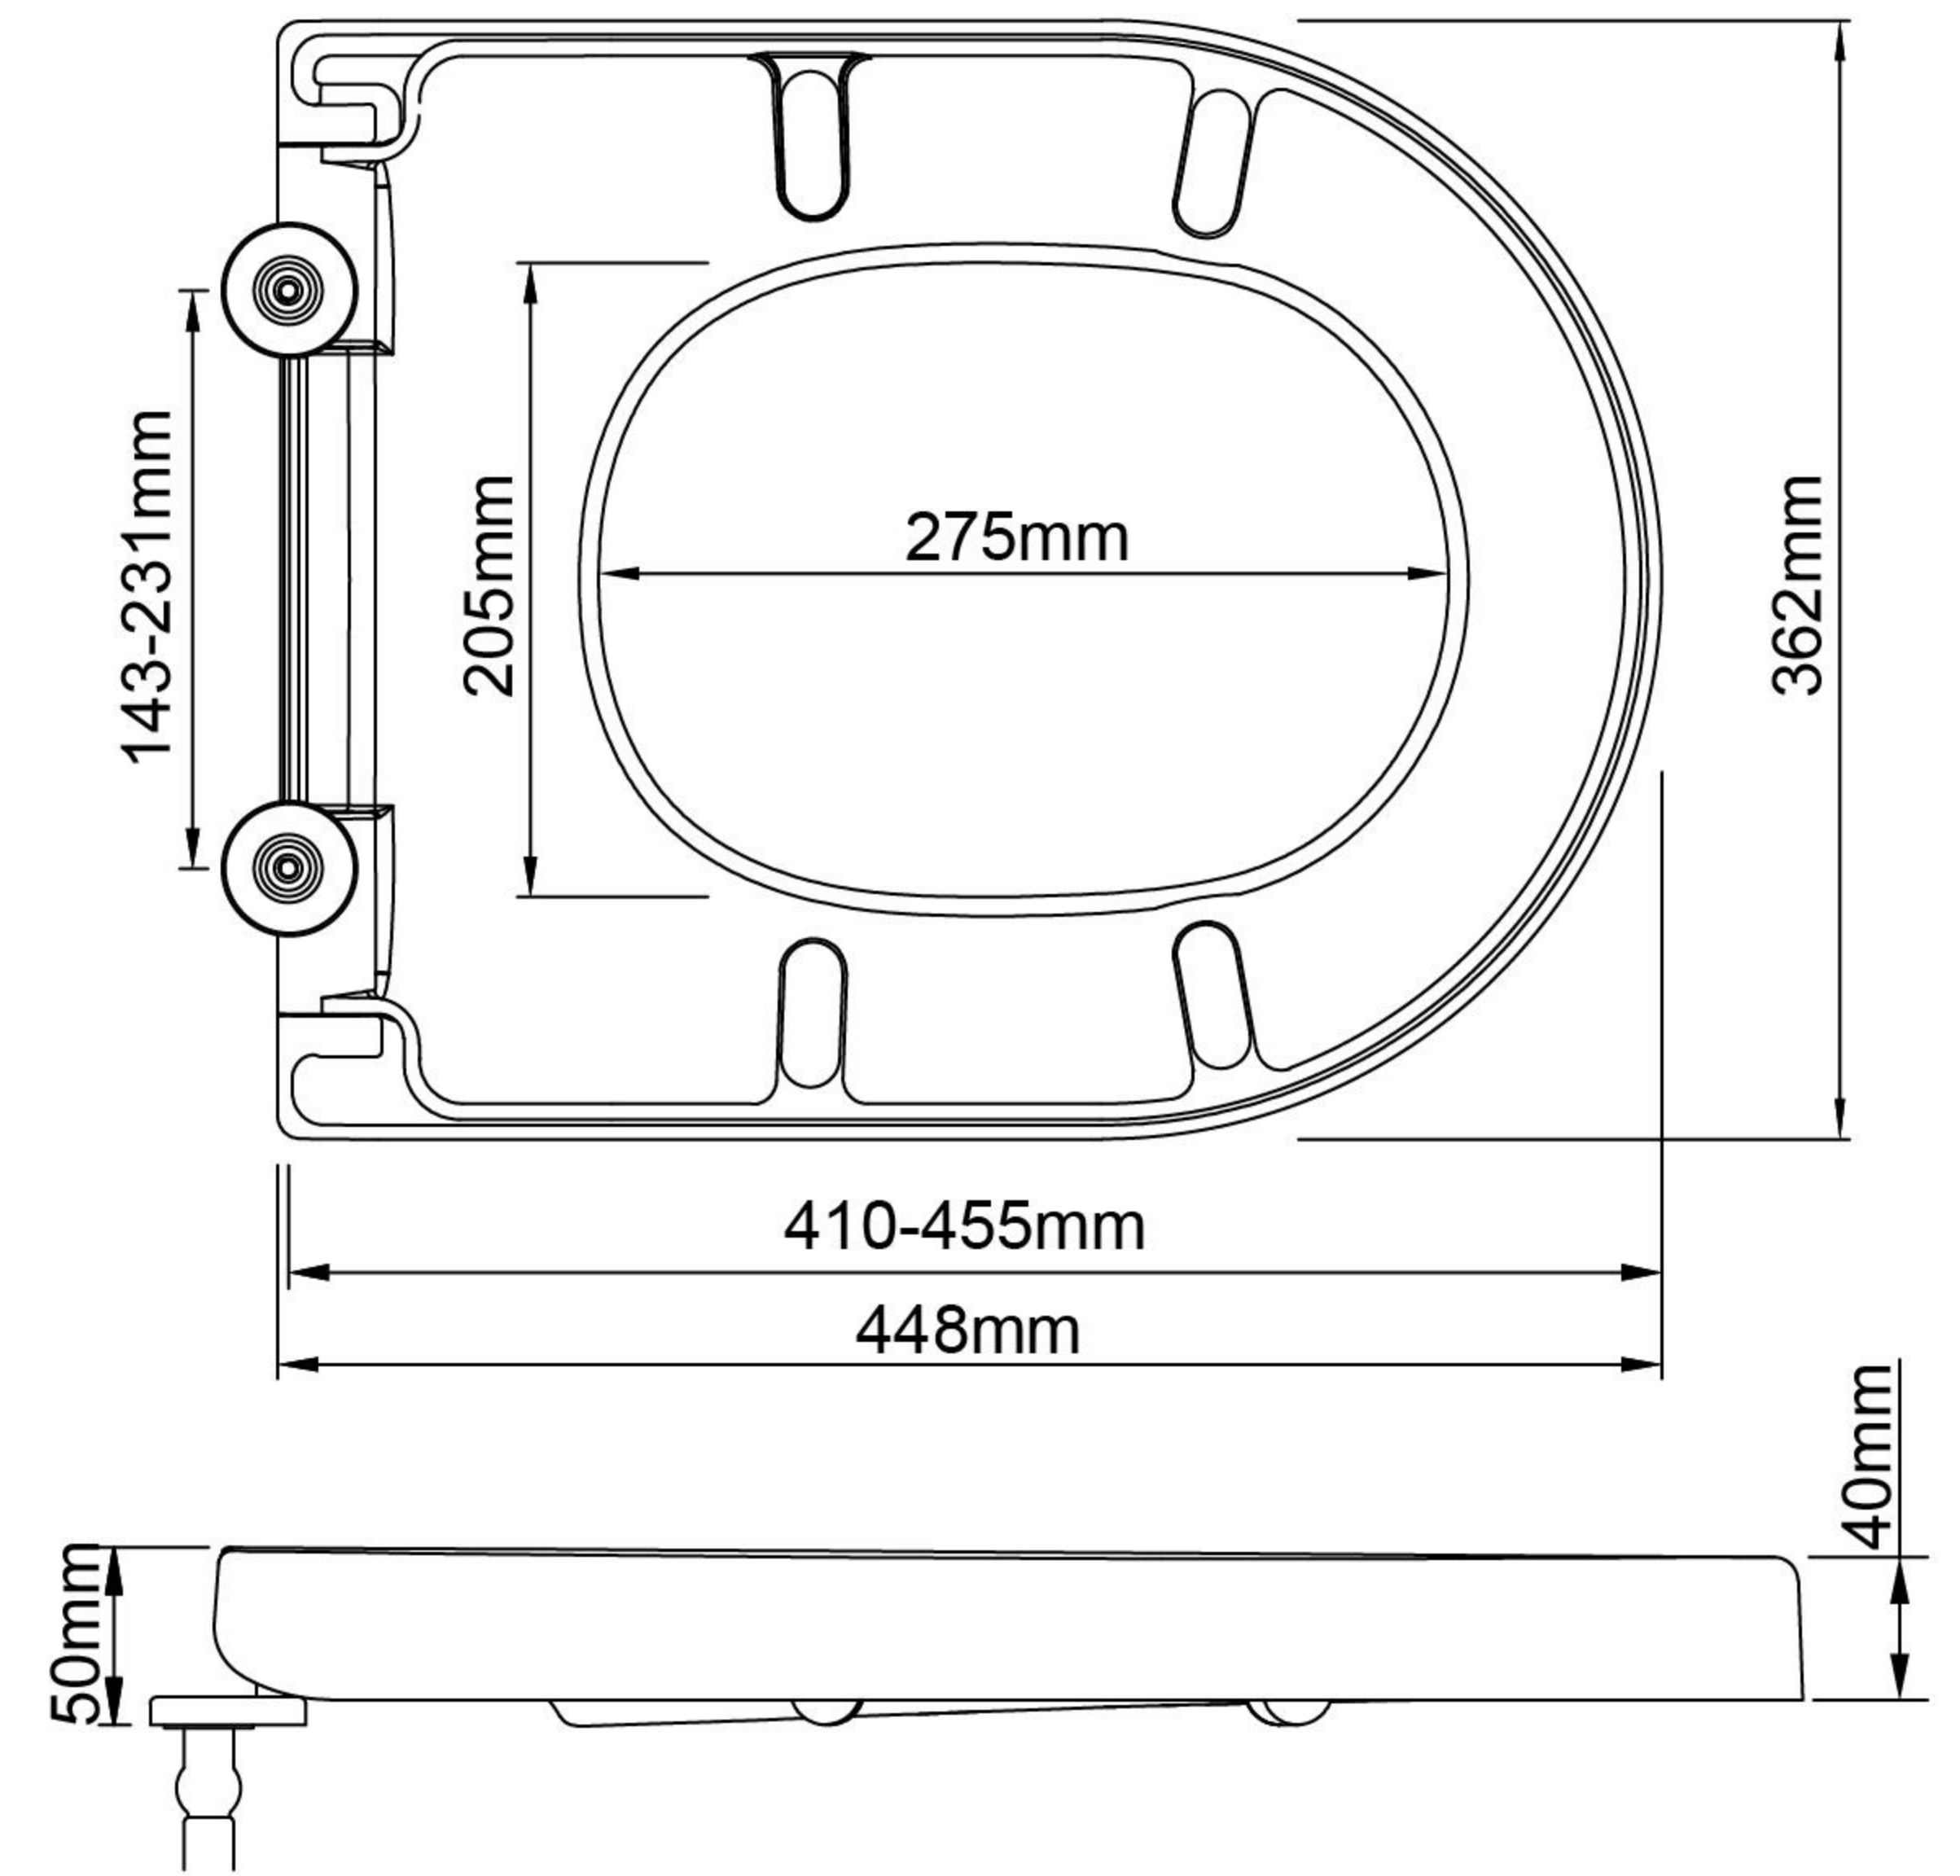

Mondella

CONCERTO
SLEEK EDGE

Concerto BACK TO WALL TOILET SEAT

- 410-455 mm L x 362 mm W.
- Soft Close Toilet Seat.
- Adjustable Hinge Fixing.
- Easy to Install - Top Fixing.
- Suits 15mm Pan Holes.

Item Number
00324047

10 YEAR WARRANTY*

*refer to www.mondella.com.au for full warranty details