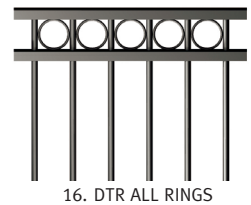

Choose from a range of styles and colours, either off-the-shelf or custom-made to suit your requirements. Complete the job with Protector Aluminium posts, brackets and fixings.

It couldn't be easier!

PROFILES

Below are our most popular designs, if you don't see anything you like we can custom manufacture to suit your requirements.

OFF THE SHELF AT BUNNINGS WAREHOUSE

Pool Panels: 2 colours
Size: 2450x1200mm

Gates
Size: 975x1200mm

Boundary Panels: Black
Size: 2400x1200mm
2400x900mm

CUSTOM

Any Size and rake
Any colour (almost!)

If you can dream it
we can build it!

Visit Bunnings Warehouse
Special Orders Desk for details.