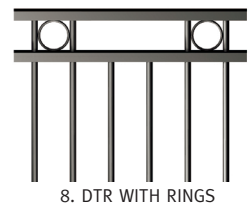

POOL & BOUNDARY FENCING

PRODUCT GUIDE

Protector^{ALUMINIUM}
FENCING YOU CAN TRUST • **FOR LIFE**

NZ042015

Protector^{ALUMINIUM}

FENCING YOU CAN TRUST • **FOR LIFE**

Thank you for choosing Protector Fencing, New Zealand's leading aluminium pool fencing manufacturer.

Choose from a range of styles and colours, either off-the-shelf or custom-made to suit your requirements. Complete the job with Protector Aluminium posts, brackets and fixings.

It couldn't be easier!

PROFILES

Below are our most popular designs, if you don't see anything you like we can custom manufacture to suit your requirements.

OFF THE SHELF AT BUNNINGS WAREHOUSE

Pool Panels: 2 colours
Size: 2450x1200mm

Gates
Size: 975x1200mm

Boundary Panels: Black
Size: 2400x1200mm
2400x900mm

CUSTOM

Any Size and rake
Any colour (almost!)

If you can dream it
we can build it!

Visit Bunnings Warehouse
Special Orders Desk for details.