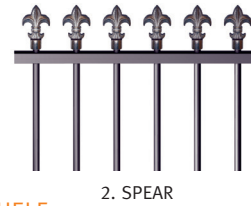

Protector^{ALUMINIUM}

FENCING YOU CAN TRUST • **FOR LIFE**

Thank you for choosing Protector Fencing, New Zealand's leading aluminium pool fencing manufacturer.

Choose from a range of styles and colours, either off-the-shelf or custom-made to suit your requirements. Complete the job with Protector Aluminium posts, brackets and fixings.

It couldn't be easier!

PROFILES

Below are our most popular designs, if you don't see anything you like we can custom manufacture to suit your requirements.