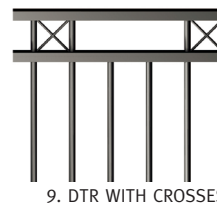

Below are our most popular designs, if you don't see anything you like we can custom manufacture to suit your requirements.

OFF THE SHELF AT BUNNINGS WAREHOUSE

Pool Panels: 2 colours
Size: 2450x1200mm

Gates
Size: 975x1200mm

Boundary Panels: Black
Size: 2400x1200mm
2400x900mm

CUSTOM

Any Size and rake
Any colour (almost!)

If you can dream it
we can build it!

Visit Bunnings Warehouse
Special Orders Desk for details.