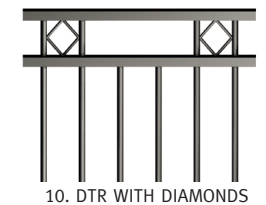

Below are our most popular designs, if you don't see anything you like we can custom manufacture to suit your requirements.

OFF THE SHELF AT BUNNINGS WAREHOUSE

Pool Panels: 2 colours
Size: 2450x1200mm

Gates
Size: 975x1200mm

Boundary Panels: Black
Size: 2400x1200mm
2400x900mm

CUSTOM

Any Size and rake
Any colour (almost!)

If you can dream it
we can build it!

Visit Bunnings Warehouse
Special Orders Desk for details.