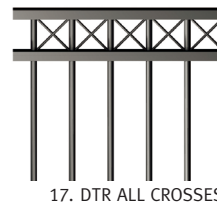

Below are our most popular designs, if you don't see anything you like we can custom manufacture to suit your requirements.

OFF THE SHELF AT BUNNINGS WAREHOUSE

Pool Panels: 2 colours
Size: 2450x1200mm

Gates
Size: 975x1200mm

Boundary Panels: Black
Size: 2400x1200mm
2400x900mm

CUSTOM

Any Size and rake
Any colour (almost!)

If you can dream it
we can build it!

Visit Bunnings Warehouse
Special Orders Desk for details.