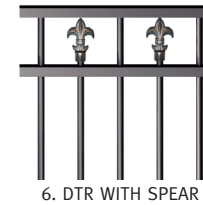

Protector^{ALUMINIUM}

FENCING YOU CAN TRUST • **FOR LIFE**

Thank you for choosing Protector Fencing, New Zealand's leading aluminium pool fencing manufacturer.

Choose from a range of styles and colours, either off-the-shelf or custom-made to suit your requirements. Complete the job with Protector Aluminium posts, brackets and fixings.

It couldn't be easier!

PROFILES

Below are our most popular designs, if you don't see anything you like we can custom manufacture to suit your requirements.