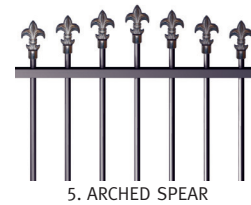

Protector^{ALUMINIUM}

FENCING YOU CAN TRUST • **FOR LIFE**

Thank you for choosing Protector Fencing, New Zealand's leading aluminium pool fencing manufacturer.

Choose from a range of styles and colours, either off-the-shelf or custom-made to suit your requirements. Complete the job with Protector Aluminium posts, brackets and fixings.

It couldn't be easier!

PROFILES

Below are our most popular designs, if you don't see anything you like we can custom manufacture to suit your requirements.