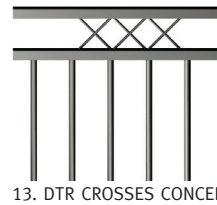

Below are our most popular designs, if you don't see anything you like we can custom manufacture to suit your requirements.

OFF THE SHELF AT BUNNINGS WAREHOUSE

Pool Panels: 2 colours
Size: 2450x1200mm

Gates
Size: 975x1200mm

Boundary Panels: Black
Size: 2400x1200mm
2400x900mm

CUSTOM

Any Size and rake
Any colour (almost!)

If you can dream it
we can build it!

Visit Bunnings Warehouse
Special Orders Desk for details.