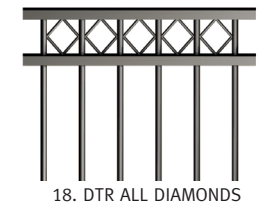

Below are our most popular designs, if you don't see anything you like we can custom manufacture to suit your requirements.

OFF THE SHELF AT BUNNINGS WAREHOUSE

Pool Panels: 2 colours
Size: 2450x1200mm

Gates
Size: 975x1200mm