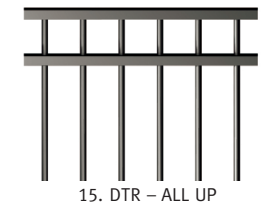

Choose from a range of styles and colours, either off-the-shelf or custom-made to suit your requirements. Complete the job with Protector Aluminium posts, brackets and fixings.

It couldn't be easier!

PROFILES

Below are our most popular designs, if you don't see anything you like we can custom manufacture to suit your requirements.

OFF THE SHELF AT BUNNINGS WAREHOUSE

Pool Panels: 2 colours
Size: 2450x1200mm

Gates
Size: 975x1200mm

Boundary Panels: Black
Size: 2400x1200mm
2400x900mm

CUSTOM

Any Size and rake
Any colour (almost!)

If you can dream it
we can build it!

Visit Bunnings Warehouse
Special Orders Desk for details.