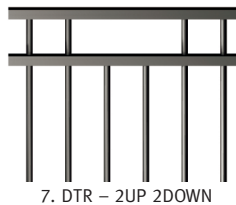

Below are our most popular designs, if you don't see anything you like we can custom manufacture to suit your requirements.

OFF THE SHELF AT BUNNINGS WAREHOUSE

Pool Panels: 2 colours
Size: 2450x1200mm

Gates
Size: 975x1200mm

Boundary Panels: Black
Size: 2400x1200mm
2400x900mm

CUSTOM

Any Size and rake
Any colour (almost!)

If you can dream it
we can build it!

Visit Bunnings Warehouse
Special Orders Desk for details.