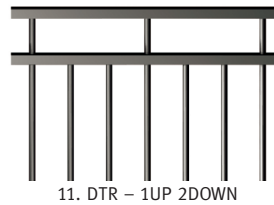

Below are our most popular designs, if you don't see anything you like we can custom manufacture to suit your requirements.

OFF THE SHELF AT BUNNINGS WAREHOUSE

Pool Panels: 2 colours
Size: 2450x1200mm

Gates
Size: 975x1200mm

Boundary Panels: Black
Size: 2400x1200mm
2400x900mm

CUSTOM

Any Size and rake
Any colour (almost!)

If you can dream it
we can build it!

Visit Bunnings Warehouse
Special Orders Desk for details.