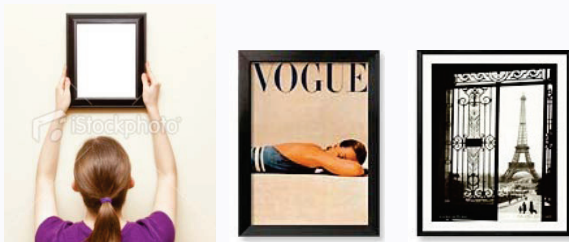

Product Description

The New Xpress hanger from Cobra is the most revolutionary picture hook on the market. Installs with only one hand, no tools required. It is also stronger than conventional picture hooks.

Features & Benefits

- So fast, installs with only one hand in seconds .
- Strong with 2 anchor points .
- Practical: can be removed and re-installed easily.
- 3 sizes available: Small, Medium and Large.

Perfect for:

Framed art, wall decoration etc...