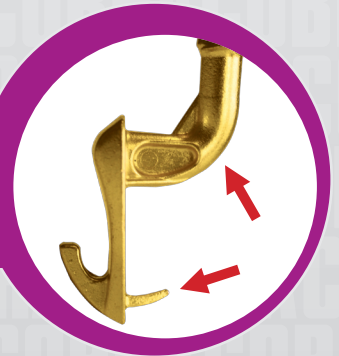

# MegaHanger™

1/2"  
Base Material

**UP TO 200 LBS  
SAFE LOAD 100 LBS**

**FAST & EASY**  
INSTALLS IN SECONDS  
WITH ONE HAND

**NO TOOLS NEEDED**  
NO PRE-DRILLING  
REQUIRED

**EXTRA HEAVY DUTY**  
TWO GRIP  
POINTS