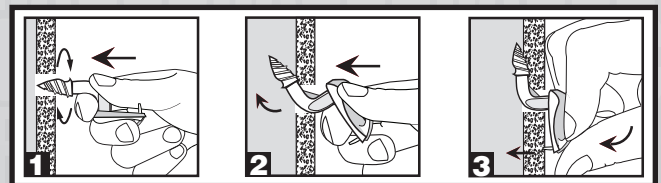

## Features & Benefits

- Fast and easy: installs in seconds with no tools
- Stronger than any conventional hook (up to 200 lbs Max Load)
- Can be easily removed and re-installed
- 2 anchor points for a stronger grip in drywall
- For heavy frames or mirrors
- 2 finishes available: Brass and Brushed Nickel
- Rustproof: made of zinc aluminium alloy
- For 1/2" drywall only
- Made in Canada

## Applications

Great for all your valuable framed artwork and mirrors

WEIGHT LOADS	
WEIGHT LBS	WEIGHT KGS
200 Lbs. (Ultimate Load)	90 Kgs.
100 Lbs. (Safe Load)	45 Kgs.

Patent / Brevet U.S. + Intl. Pat. Pending