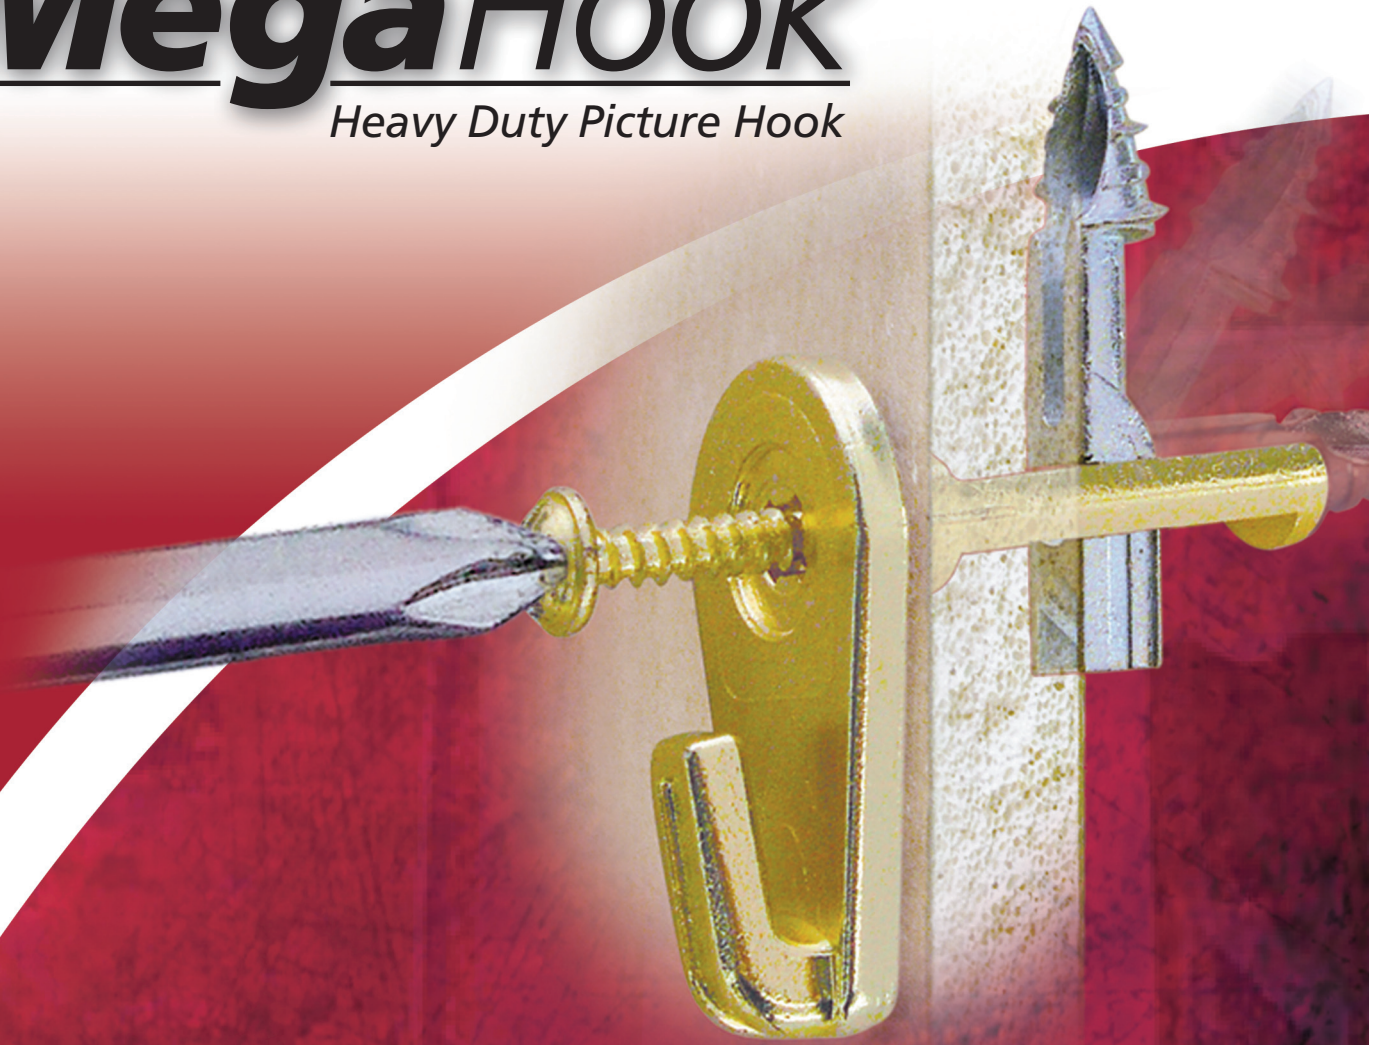

MegaHookTM

Heavy Duty Picture Hook

- *For drywall and wood*
- *Strong & easy installation*
- *No pre-drilling required*
- *All you need is a screwdriver*

**Strongest
in Drywall**

For more information:
call COBRA at 1-800-824-7717