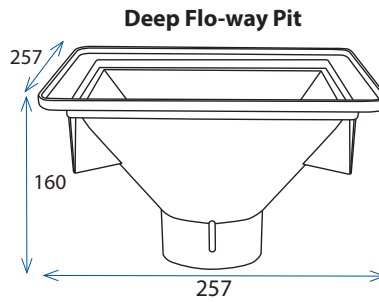

SURFACE WATER DRAINAGE - DOMESTIC

EasyDRAIN™ SHALLOW & DEEP FLO-WAY™ PITS & GRATES AND RAINWATER PIT

- Innovative, yet simple approach to solving your drainage problems
- Flo-way Pits are available in two sizes - 75mm shallow and 160mm deep.
- Flo-way Pits suit 90mm or 100mm PVC Pipe.
- Square trap design funnels rainwater direct into a connected stormwater pipe.
- Complete units with grates in black, grey sandstone and terracotta polymer as well as aluminium and EURODESIGN 316 Stainless Steel.

EasyDRAIN™ SHALLOW FLO-WAY™ PITS & GRATES

			
Flo-way Shallow Pit c/w Polymer Grate Black		Flo-way Shallow Pit c/w Polymer Grate Terracotta	
PRODUCT CODE		PRODUCT CODE	
84812		84757	
WEIGHT (Kg)		WEIGHT (Kg)	
0.6	9 314319 029234	0.6	9 314319 035006