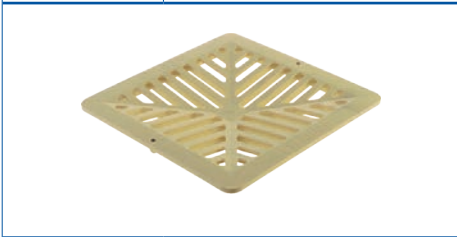

EasyDRAIN™ DEEP FLO-WAY™ PITS & GRATES continued

Flo-Way™ Deep Pit c/w EURODESIGN 316 Stainless Steel Grate

PRODUCT CODE	
84746	
WEIGHT (Kg)	
2.1	9 314319 030421

Flo-Way™ Deep Pit c/w EURODESIGN 316 Stainless Steel Anti Vandal Grate

PRODUCT CODE	
84747	
WEIGHT (Kg)	
2.1	9 314319 030438

GRATES FOR FLO-WAY AND RAINWATER PITS

Polymer Grate Black

PRODUCT CODE	
81010	
WEIGHT (Kg)	
0.2	9 314319 013837

Polymer Grate Terracotta

PRODUCT CODE	
84839	
WEIGHT (Kg)	
0.2	9 314319 013141

Polymer Grate Sandstone

PRODUCT CODE	
84818	
WEIGHT (Kg)	
0.2	9 314319 004279

Polymer Grate Grey

PRODUCT CODE	
84830	
WEIGHT (Kg)	
0.2	9 314319 001124

Aluminium Grate

PRODUCT CODE	
21330	
WEIGHT (Kg)	
0.6	9 314319 000967