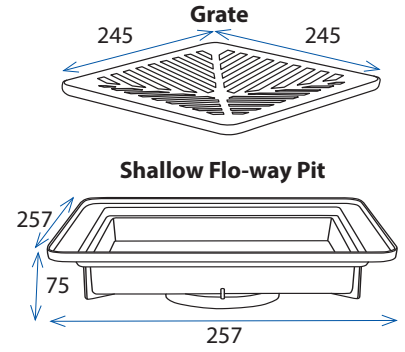

SURFACE WATER DRAINAGE - DOMESTIC

EasyDRAIN™ SHALLOW & DEEP FLO-WAY™ PITS & GRATES AND RAINWATER PIT

- Innovative, yet simple approach to solving your drainage problems
- Flo-way Pits are available in two sizes - 75mm shallow and 160mm deep.
- Flo-way Pits suit 90mm or 100mm PVC Pipe.
- Square trap design funnels rainwater direct into a connected stormwater pipe.
- Complete units with grates in black, grey sandstone and terracotta polymer as well as aluminium and EURODESIGN 316 Stainless Steel.

EasyDRAIN™ SHALLOW FLO-WAY™ PITS & GRATES

			
Flo-way Shallow Pit c/w Polymer Grate Black		Flo-way Shallow Pit c/w Polymer Grate Terracotta	
PRODUCT CODE		PRODUCT CODE	
84812		84757	
WEIGHT (Kg)		WEIGHT (Kg)	
0.6	9 314319 029234	0.6	9 314319 035006

Flo-way Shallow Pit c/w Polymer Grate Sandstone	
PRODUCT CODE	
84774	
WEIGHT (Kg)	
0.6	9 314319 035013

Flo-way Shallow Pit c/w Polymer Grate Grey	
PRODUCT CODE	
84756	
WEIGHT (Kg)	
0.6	9 314319 034993

Flo-way Shallow Pit c/w Aluminium Grate	
PRODUCT CODE	
84762	
WEIGHT (Kg)	
1.0	9 314319 028817