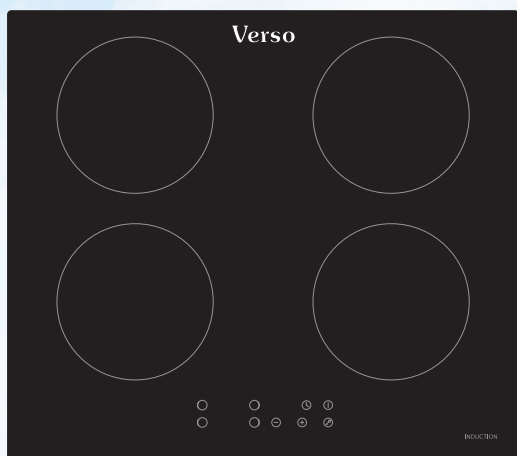

Designed for maximum flexibility and functionality, this combo pack includes a frameless 600mm Induction cooktop that provides very fast heat up, precise touch controls, excessive heat safety as well as the child lock mode and a 9 functions stainless steel oven featuring fan forced cooking, a huge 65L usable capacity and European A class energy efficiency that will turn your everyday day cooking needs into real cooking experiences for you and your loved ones.

600mm Induction Cooktop, Touch

- Induction hob, frameless
- Touch controls
- 4 Cooking zones, 9 Power settings
- Residual heat indicators
- Child lock function
- Auto shutdown protection
- Size: 590 (L) x 520 (D)mm

600mm Electric Oven, Stainless Steel

- Triple glass cool touch door
- 9 Function including fan forced
- 65L Usable capacity
- Electronic programmable timer
- Easy clean removable side racks
- Easy removable inner door glass for cleaning
- European A class energy efficiency
- Size: 595 (L) x 595 (H) x 575 (D)mm