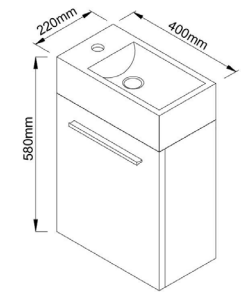

TOILET VANITIES

Mondella

Mondella Rococo Wall Hung Vanity 400mm

04844201 - Complete Unit including Top

- Polymarble Top
- 1 Taphole with Overflow
- Suits 32mm Waste
- Chrome Handle
- 1 Door
- Softclose Hinges
- White Melamine Finish
- Assembled

Mondella Rococo Wall Hung Vanity 400mm

04844202 - Complete Unit including Top

- Polymarble Top
- 1 Taphole with Overflow
- Suits 32mm Waste
- Chrome Handle
- 1 Door
- Softclose Hinges
- Brown Melamine Finish
- Assembled

WALL HUNG VANITIES

D'LUCCI

D'Lucci Wall Hung Vanity 750mm

04823275 - Cabinet Only

- Vitreous China Top
- 1 Taphole with Overflow
- Suits 32mm Waste
- White Aluminium Handles

04823285 - Top Only

- 1 Door, 2 Drawers
- Softclose Hinges
- Assembled

D'Lucci Wall Hung Vanity 900mm

00025629 - Cabinet Only

- Vitreous China Top
- 1 Taphole with Overflow
- Suits 32mm Waste
- Recessed Handle

04823286 - Top Only

- 1 Drawer
- Softclose Fingerpull
- 'Concrete' Finish
- Assembled

D'LUCCI
15 Year Warranty Period
on all Vanity Units

15
YEAR
WARRANTY