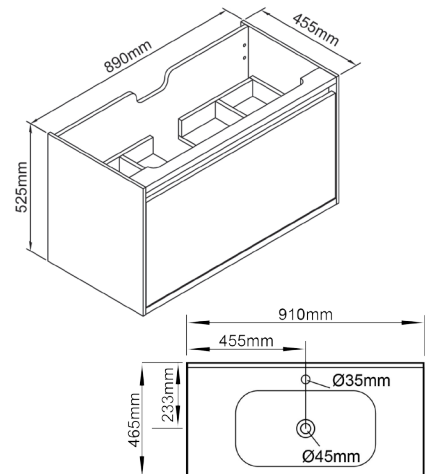

D'LUCCI
15 Year Warranty Period
on all Vanity Units

15
YEAR
WARRANTY