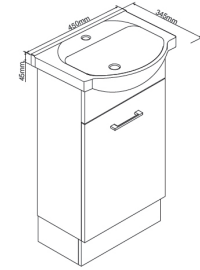

04844040 - Complete Unit including Top

- Vitreous China Top
- 1 Taphole with Overflow
- Suits 32mm Waste
- Chrome Handle
- 1 Door
- Softclose Hinges
- High Gloss Lacquer Finish
- Assembled

ESTILO Semi Recessed Vanity 600mm