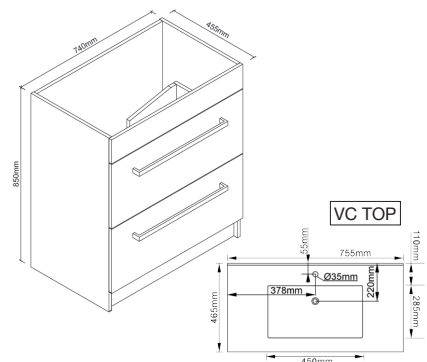

2 DRAWER VANITIES

Mondella

Cadenza 2 Drawer Vanity 750mm

00025626 - Cabinet Only

04844316 - VC Top

00025623 - Polymarble Top

- Choice of Vitreous China or Polymarble Top
- 1 Taphole with Overflow
- Suits 32mm Waste - VC
- Suits 40mm Waste - PM
- Chrome Handles
- 2 Drawers
- Softclose
- High Gloss Lacquer Finish
- Assembled