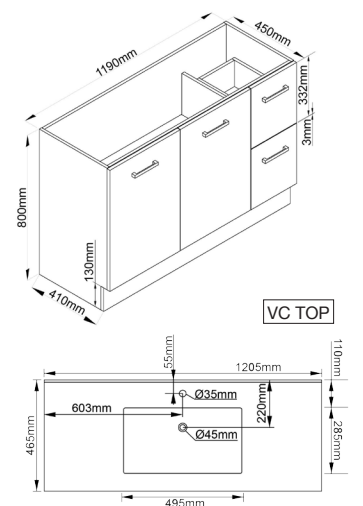

Mondella
10 Year Warranty Period
on all Vanity Units

10
YEAR
WARRANTY