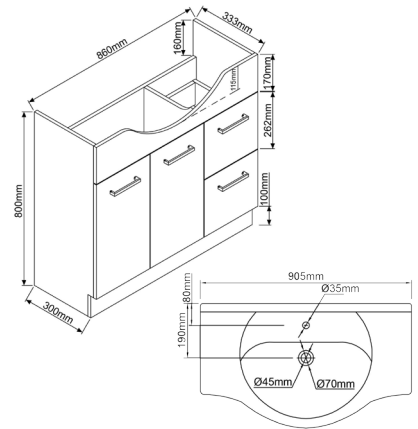

ESTILO Semi Recessed Vanity 900mm

04844387 - Cabinet Only

04844389 - Top Only

- Vitreous China Top
- 1 Taphole with Overflow
- Suits 32mm Waste
- Chrome Handles
- 2 Doors, 2 Drawers
- Softclose Hinges
- High Gloss Lacquer Finish
- Assembled