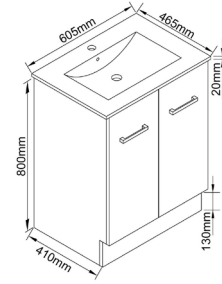

Mondella Cadenza Vanity 750mm

04844286 - Cabinet Only

- Choice of Vitreous China or Polymarble Top
- 1 Taphole with Overflow
- Suits 32mm Waste - VC
- Suits 40mm Waste - PM

04844316 - VC Top
00025623 - Polymarble Top

- Chrome Handles
- 1 Door, 2 Drawers
- Softclose
- High Gloss Lacquer Finish
- Assembled