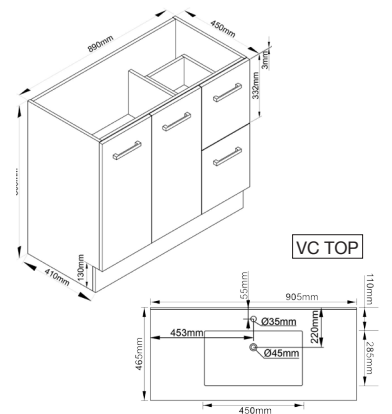

Mondella Cadenza Vanity 1200mm

04844313 - Cabinet Only

- Choice of Vitreous China or Polymarble Top
- 1 Taphole with Overflow
- Suits 32mm Waste - VC
- Suits 40mm Waste - PM

04844305 - VC Top
00025622 - Polymarble Top

- Chrome Handles
- 2 Doors, 2 Drawers
- Softclose
- High Gloss Lacquer Finish
- Assembled