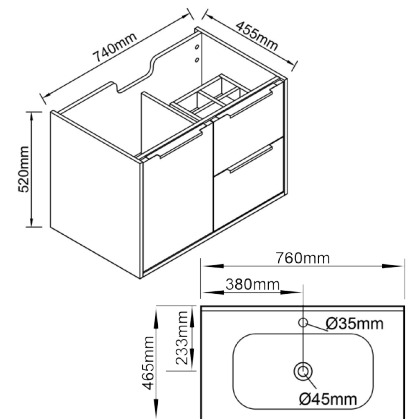

WALL HUNG VANITIES

D'LUCCI

D'Lucci Wall Hung Vanity 750mm

04823275 - Cabinet Only

- Vitreous China Top
- 1 Taphole with Overflow
- Suits 32mm Waste
- White Aluminium Handles

04823285 - Top Only

- 1 Door, 2 Drawers
- Softclose Hinges
- Assembled