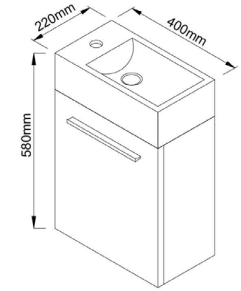

TOILET VANITIES

Mondella

Mondella Rococo Wall Hung Vanity 400mm

04844201 - Complete Unit including Top

- Polymarble Top
- 1 Taphole with Overflow
- Suits 32mm Waste
- Chrome Handle
- 1 Door
- Softclose Hinges
- White Melamine Finish
- Assembled