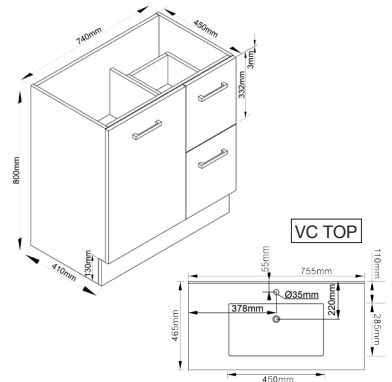

Mondella Cadenza Vanity 900mm

04844287 - Cabinet Only

- Choice of Vitreous China or Polymarble Top
- 1 Taphole with Overflow
- Suits 32mm Waste - VC
- Suits 40mm Waste - PM

04844312 - VC Top
00025621 - Polymarble Top

- Chrome Handles
- 2 Doors, 2 Drawers
- Softclose
- High Gloss Lacquer Finish
- Assembled