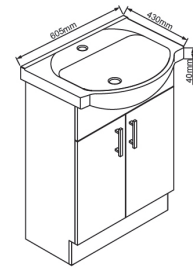

04844040 - Complete Unit including Top

- Vitreous China Top
- 1 Taphole with Overflow
- Suits 32mm Waste
- Chrome Handle
- 1 Door
- Softclose Hinges
- High Gloss Lacquer Finish
- Assembled

ESTILO Semi Recessed Vanity 600mm

04844401 - Complete Unit including Top

- Vitreous China Top
- 1 Taphole with Overflow
- Suits 32mm Waste
- Chrome Handles
- 2 Doors
- Softclose Hinges
- High Gloss Lacquer Finish
- Assembled

ESTILO Semi Recessed Vanity 900mm