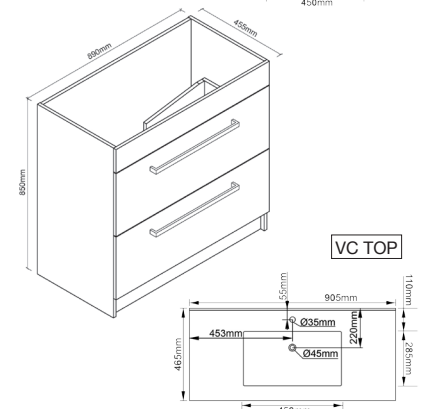

Cadenza 2 Drawer Vanity 900mm

00025627 - Cabinet Only

04844312 - VC Top

00025621 - Polymarble Top

- Choice of Vitreous China or Polymarble Top
- 1 Taphole with Overflow
- Suits 32mm Waste - VC
- Suits 40mm Waste - PM
- Chrome Handles
- 2 Drawers
- Softclose
- High Gloss Lacquer Finish
- Assembled