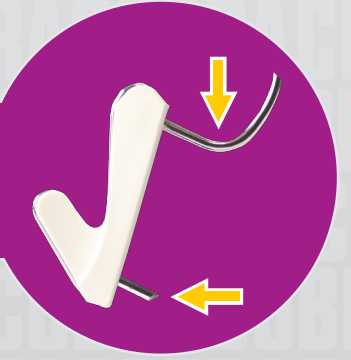

# THE FASTEST & EASIEST PICTURE HANGER ON THE MARKET

**XPRESS™**  
INTELLIGENT HANGERS  
by COBRA

Material

**NO TOOL  
NEEDED**

**FAST & EASY  
TO INSTALL WITH  
ONLY ONE HAND**

**TWO GRIP  
POINTS**

**THREE  
SIZES** >>

## Features & Benefits

- Easy to Install by using only one hand
- No tools required
- Strong with its 2 anchoring points
- Practical, can be removed and re-installed easily
- For: Drywall 1/2"
- Small, Medium and Large
- Holds up to 60 lbs