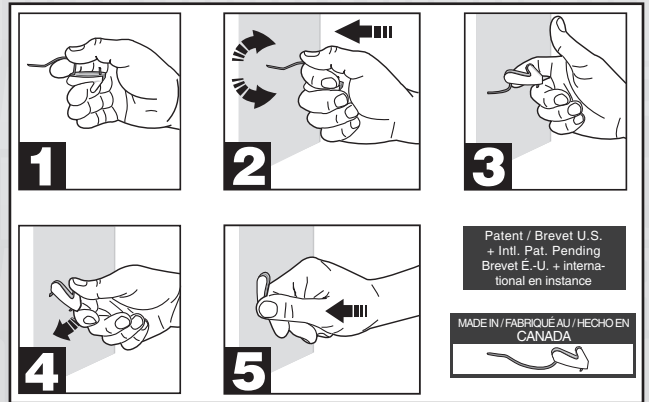

WEIGHT LOADS		
PRODUCT SIZE	UP TO (LBS)	UP TO (KGS)
Small	40 Lbs.	20 Kgs.
Medium	50 Lbs.	25 Kgs.
Large	60 Lbs.	30 Kgs.

The Power of Innovation

COBRA

1.800.824.7717
www.cobraanchors.com