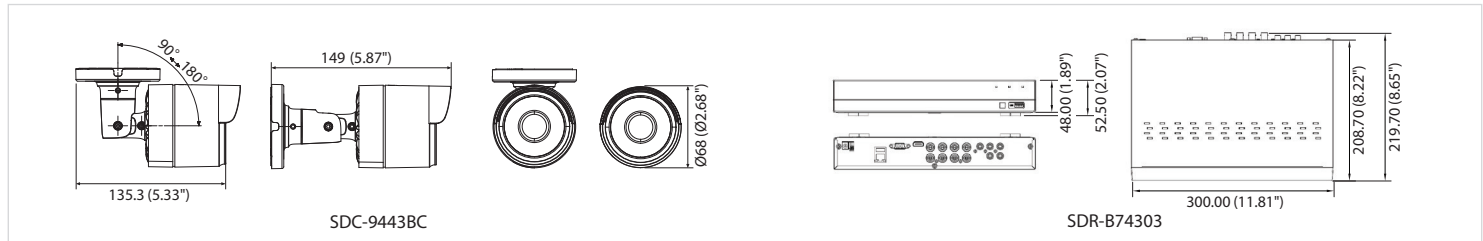

Camera Features

DVR Features

| SDC-9443BC | |
|----------------------------------|--|
| PERFORMANCE | |
| Resolution | 1,920 x 1,080 |
| Min. Illumination | 0 Lux (IR LED On) |
| Camera Output | BNC |
| LENS | |
| Focal Length | 3.6mm |
| Max. Aperture Ratio | F2.1 |
| Angular Field of View | 105° |
| OPERATIONAL | |
| Wide Dynamic Range | D-WDR |
| Digital Noise Reduction | 3DNR |
| Day & Night | TRUE D/N, Auto |
| IR Distance | 25m(82ft) (Total Darkness) / 40m(130ft) (Ambient Lighting) |
| GENERAL | |
| Ingress Protection | IP66 |
| Operating Temperature / Humidity | -30°C ~ +50°C (-22°F ~ +122°F) / Less than 90% RH * Startup: -10°C ~ +50°C (14°F ~ 122°F) |
| Input Voltage / Current | DC 12V / 2A |
| Power Consumption | 4W (IR LEDS On) |
| Dimension (Ø x D) | Ø68 x D149mm (Ø2.68" x 5.87") |
| Weight (With HDD) | 0.32Kg (0.71lb) |

| SDR-B74303 | |
|----------------------------------|---|
| PERFORMANCE | |
| Video Input | 4CH BNC |
| Live | Up to 240fps@1,920 x 1,080 / 240fps@1,280 x 720 |
| Recording | Up to 120fps@1,920 x 1,080 / 120fps@1,280 x 720 |
| Recording Mode | Manual, Schedule (Continuous / Event), Event (Pre / Post) |
| Event Type | Video Loss, Motion (Sensitivity Level 1 ~ 8) |
| Playback | Up to 120fps@1,920 x 1,080 / 120fps@1,280 x 720 |
| Remote Monitoring | Mobile Viewer (Android / iOS), Web Viewer (IE / Safari), VMS |
| Storage | 1TB Included (Supports up to 6TB) |
| INTERFACE | |
| Display Out | HDMI, VGA |
| Audio | 4CH RCA In / 1CH RCA Out |
| USB | 2 USB Ports (Front / Rear) |
| Application Support | Mouse, Remote Control |
| GENERAL | |
| OSD Language | English, French, German, Spanish, Italian, Russian, Turkish, Portuguese |
| Operating Temperature / Humidity | 0°C ~ +40°C (32°F ~ 104°F) / 20% ~ 85%RH |
| Input Voltage / Current | 12V 2A |
| Power Consumption | 10W |
| Dimension (W x D x H) | 300 x 219.7 x 52.5mm (11.8" x 8.65" x 2.07") |
| Weight (With HDD) | 1.5Kg (3.31lb) |

Dimensions

Unit : mm (inch)

Packaging Contents