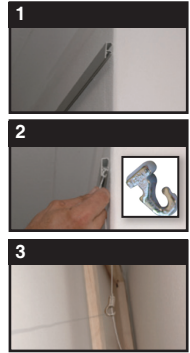

artrack

picture hanging solutions

Nylon Hanging Set Heavy

Installation
Once you have firmly attached the Artrack to the wall (1), insert the sliding hook from either end of the track and attach the nylon cable using the loop end to the sliding hook (2). Use the supplied picture hook to hang your item (3).

Application
Sliding hook, nylon cable and picture hook combination is designed to hold loads of up to 25kg.

* Cannot be used with Artrack PR50.

Visit our website for further installation tips
www.artrack.com.au | www.artrack.co.nz