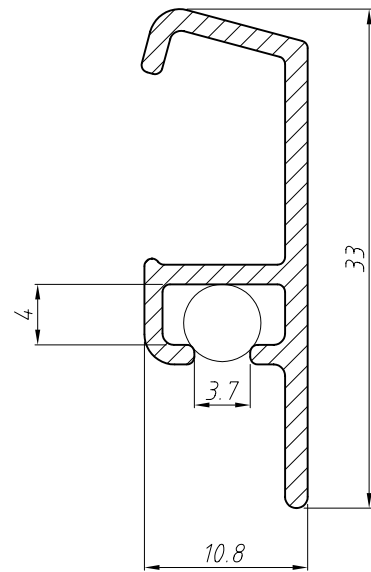

A —>

A —>

section A - A

broken edges
no burrs
washed
no shavings
surfaces: $\sqrt{R_a 0.8}$
milled surfaces: $\sqrt{R_a 1.6}$
surfaces not damaged

Scale: 2:1	Size: A4	Tolerance: DIN/ISO 2768 c
Mass: 67,8g	AG:	Material: AL
MC:		Surface: natur

			Date	Name
			16.05.02	B. Schwachhöfer
			05.01.06	B. Schwachhöfer
			Release:	
REUTLINGER® Frankfurt am Main - Germany Caution Copyright DIN 34				
A	Lo = 3000 mm	05.01.06	BS	
Status	Change	Date	Name	

Designation	art track >silver< Lo = 3000 mm	
Drawing No.	K - 029.005.211 - A - GB	Sheet 1
	Ser. No.	1 Sh.
Replc.f.:		Replcd.

23.01.2006 14:01:59