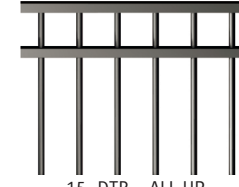

1. FLAT TOP
POOL

2. SPEAR TOP
BOUNDARY

3. PICKET

4. HI-LO SPEAR

5. ARCHED SPEAR

6. DTR WITH SPEAR

7. DTR - 2UP 2DOWN

8. DTR WITH RINGS

9. DTR WITH CROSSES

10. DTR WITH DIAMONDS

11. DTR - 1UP 2DOWN

12. DTR RINGS CONCERTINA

13. DTR CROSSES CONCERTINA

14. DTR DIAMONDS CONCERTINA

15. DTR - ALL UP

16. DTR ALL RINGS

17. DTR ALL CROSSES

18. DTR ALL DIAMONDS

STRONGER SAFER!

For additional safety above and beyond current legislation all our pool panels are manufactured with an ultra strength core, making them our strongest pool fence panels to date!

Available off the Shelf:

Pool

Panels:
2450X1200mm
Gates:
975X1200mm

Boundary

Panels:
2400X1200mm
2400X900mm
Gates:
975X1200mm
975X900mm

Custom:

Any Size and rake
Any colour (almost!)

If you can dream it we can build it!