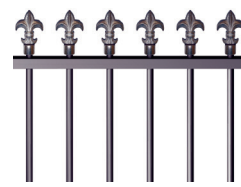

Choose from a range of styles and colours, either off-the-shelf or custom-made to suit your requirements. Complete the job with Protector Aluminium posts, brackets and fixings.

It couldn't be easier!

CONDITIONS APPLY
Pool Fencing only

1. FLAT TOP
POOL

2. SPEAR TOP
BOUNDARY

3. PICKET

4. HI-LO SPEAR

5. ARCHED SPEAR

6. DTR WITH SPEAR

7. DTR - 2UP 2DOWN

8. DTR WITH RINGS