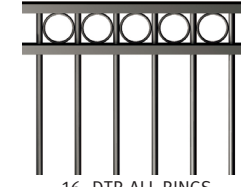

1. FLAT TOP
POOL

2. SPEAR TOP
BOUNDARY

3. PICKET

4. HI-LO SPEAR

5. ARCHED SPEAR

6. DTR WITH SPEAR

7. DTR - 2UP 2DOWN

8. DTR WITH RINGS

9. DTR WITH CROSSES

10. DTR WITH DIAMONDS

11. DTR - 1UP 2DOWN

12. DTR RINGS CONCERTINA

13. DTR CROSSES CONCERTINA

14. DTR DIAMONDS CONCERTINA

15. DTR - ALL UP

16. DTR ALL RINGS

17. DTR ALL CROSSES

18. DTR ALL DIAMONDS

STRONGER SAFER!

For additional safety above and beyond current legislation all our pool panels are manufactured with an ultra strength core, making them our strongest pool fence panels to date!

Available off the Shelf:

Pool

Panels:
2450X1200mm
Gates:
975X1200mm

Boundary

Panels:
2400X1200mm
2400X900mm
Gates:
975X1200mm
975X900mm

Custom:

Any Size and rake
Any colour (almost!)

If you can dream it we can build it!